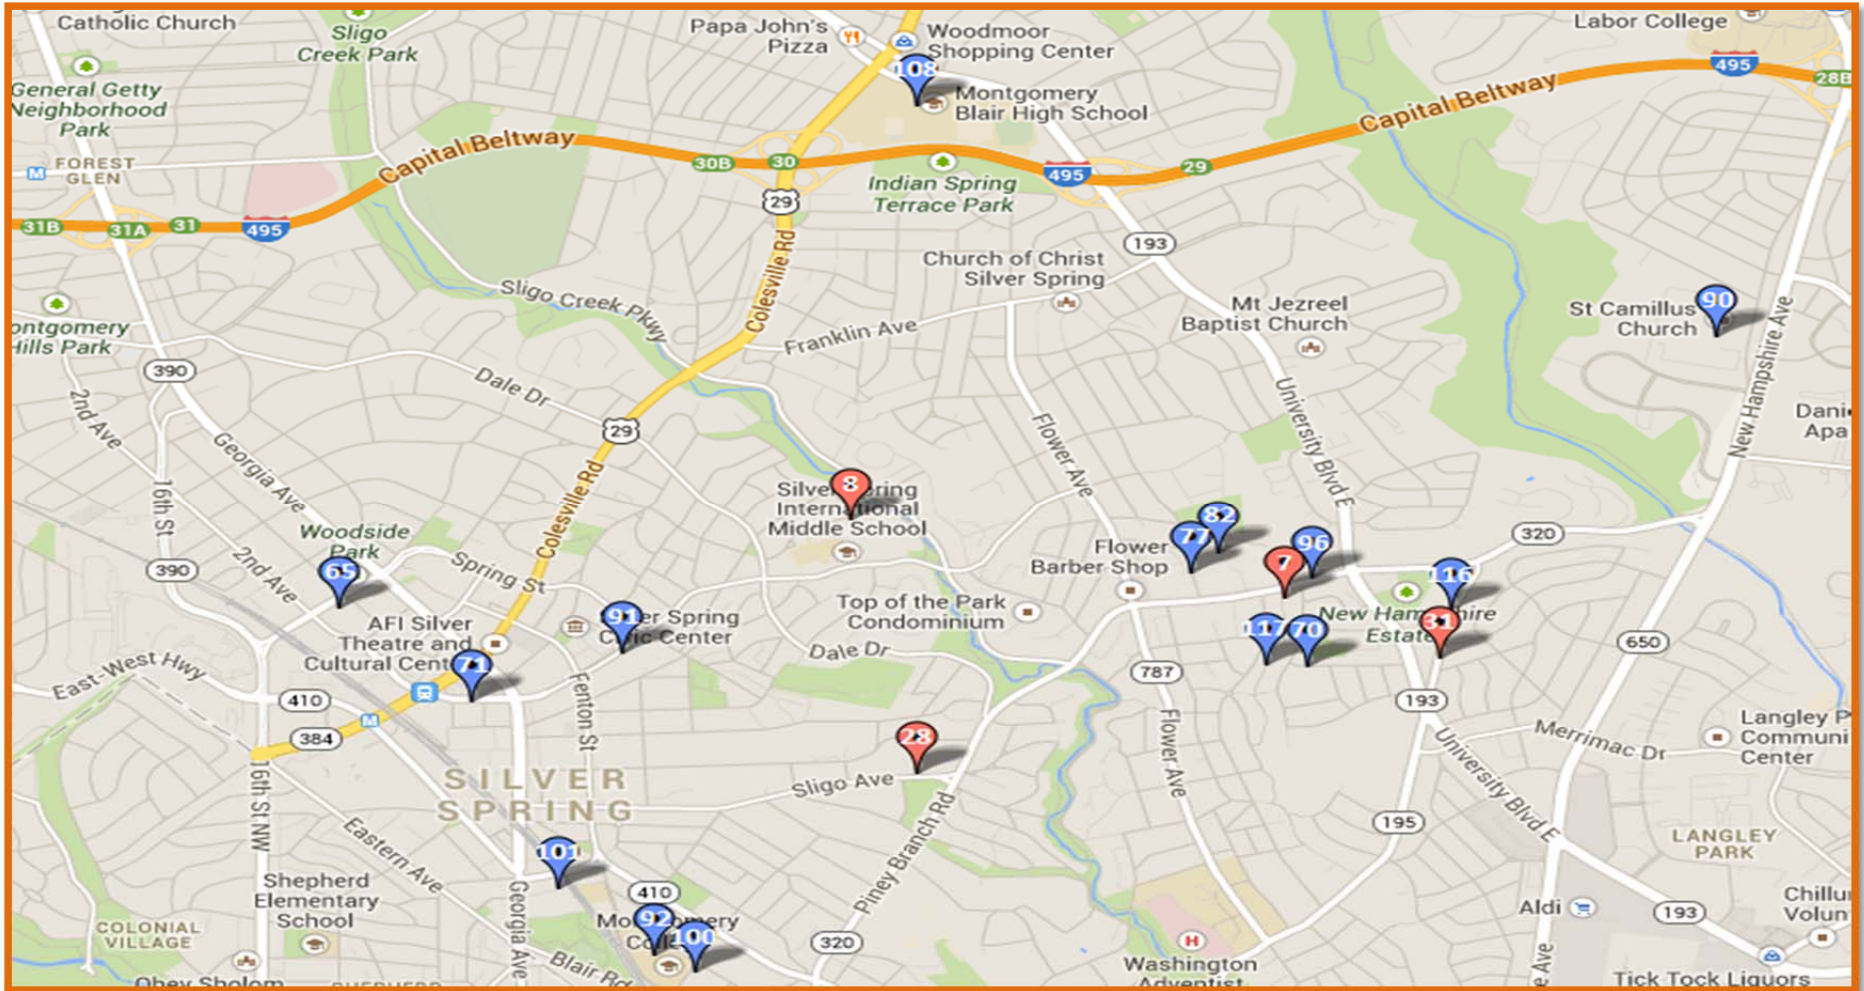

FY 14 Silver Spring MCAEL ESOL Class Locations*

* Red= funded through MCAEL Blue= not funded through MCAEL

- | | |
|--|--|
| <ul style="list-style-type: none"> 7. LCMC: Long Branch Center 8. LCMC: Silver Spring International MS 28. Adventist Community Services of Greater Washington 31. CASA Workers: Silver Spring Welcome Center 65. Lado International Institute 70. LCMC- EDFL: Rolling Terrace ES 71. MedTech 77. MCPL Conversation Club: Long Branch 82. MCPL Language Lab: Long Branch Library | <ul style="list-style-type: none"> 90. St. Camillus Catholic Church: St. Francis International School 91. St. Michael's Church School 92. Thomas Shortman Training Fund 96. CASSA: Long Branch 100. Mont. College AELP: Takoma Park 101. Mont. County Refugee Training Program, Mont. College: Takoma 108. Mont. College AELG: Montgomery Blair HS 116. Linkages: New Hampshire Estate ES 117. Linkages: Rolling Terrace ES |
|--|--|