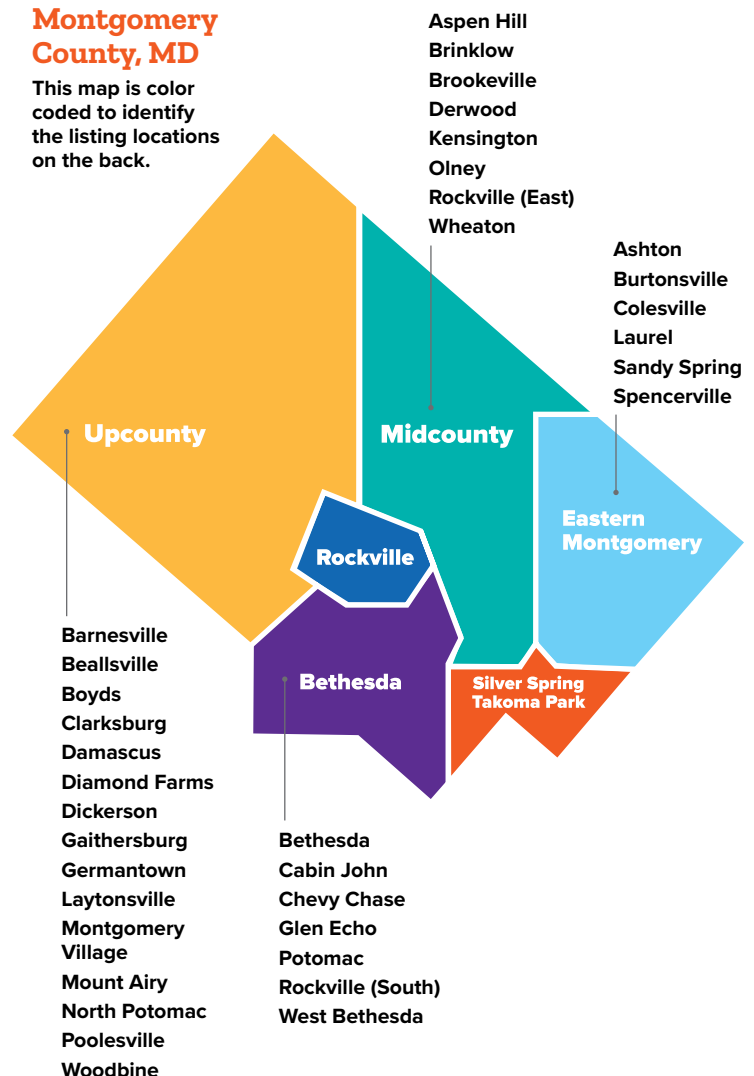

### Montgomery County, MD

This map is color coded to identify the listing locations on the back.

**MCAEL**  
Coalition for a  
Connected  
Community