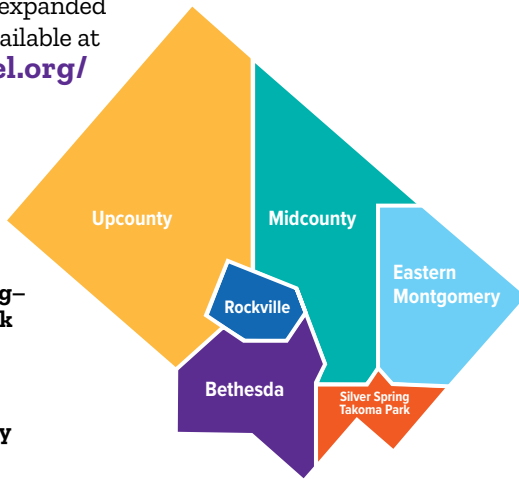

ESOL Providers

Updated and expanded entries are available at www.mcael.org/providers

- Upcounty
- Rockville
- Bethesda
- Silver Spring–Takoma Park
- Midcounty
- Eastern Montgomery

● ● 32BJ Training Fund (202) 742-1873

● ● ● Adventist Community Services of GW – ESL for Beginners & Advanced (301) 585-6556

● ● ● Adventist Community Services of GW – ESL for Health Workers (301) 585-6556

● Ana A. Brito Foundation Inc. (301) 803-0426

● ● Association of Vietnamese Americans (301) 588-6862

● ● Bethesda Chevy Chase (BCC) English Conversation Club conversationbcc@gmail.com

● Briggs Center for Faith and Action – ESOL (301) 229-7725

● CASA – Life Skills ESOL (240) 491-5746

● ● ● CASA Workforce ESOL (at Welcome Centers) (240) 491-5750

● Catholic Charities Spanish Catholic Center – ESOL (301) 740-2523 x972

● Cedarbrook Community Church Free English Classes (301) 528-6702

● ● ● Charles W. Gilchrist Immigrant Resource Center – Evening ESOL (240) 777-4940

● Chevy Chase Presbyterian Church (202) 363-2202

● Chinese Culture and Community Service Center (301) 250-7143

● Christ Episcopal Church – ESOL (301) 346-3285

● Christ the Servant Lutheran Church – Conversational English Club – ESOL (301) 977-0285

● Columbia College – Adult ESL Program (301) 929-0565

● Community Reach of Montgomery County – Language Outreach Program (301) 251-2136

● Covenant Life Church (meeting at South Lake Elementary School) (240) 324-6682

● English Now! (301) 718-3575

● English School for the Nations – ESOL (301) 972-0271

● Ethiopian Community Center – Immigrant Vocational ESOL (202) 726-0800

● Family Services Inc.: Family Discovery Center – ESOL (301) 424-2989

● Family Services, Inc. – Thriving Germantown Community Hub (443) 205-0411

● Fourth Presbyterian Church (301) 320-3600

● Gaithersburg Beloved Community Initiative (GBCI) (301) 216-4090

● George B. Thomas Sr. Learning Academy, Inc. (301) 287-8980

● Grace United Methodist Church (301) 926-8688

● Hughes/El Buen Samaritano United Methodist Church (301) 949-8383

● Identity, Inc. (301) 591-1790

● IMPACT Silver Spring (301) 298-5117

● International Language Institute MD (ILIMD) – ESOL (301) 527-0600

● International Rescue Committee (301) 562-8633 x222

● Japanese Christian Community Center of Washington, Inc. – ESOL (240) 423-1813

● Lado International Institute – ESOL (301) 565-5236

● ● ● ● Family Services, Inc – Linkages to Learning Adult ESOL (240) 777-1474

● ● ● ● Literacy Council – ESL Classroom Program and LC Chats (conversation) (301) 610-0030

● Mill Creek Parish United Methodist Church (301) 926-9024

● ● ● ● ● Montgomery College Adult ESOL and Literacy Grant Program (240) 567-8950

● ● ● ● Montgomery College Citizenship Preparation Program (240) 567-8839

● ● ● Montgomery College, American Pre-Academic and Professional ESL (APPE) program (a part of Workforce Development and Continuing Education) (240) 567-7262

● Neelsville Presbyterian Church (202) 468-7289

● New Covenant Fellowship Church (301) 444-3111

● Our Lady of Lourdes – ESOL Class (516) 455-9169

● Redland Baptist Church – ESOL (301) 977-1000

● Rockville Recreation and Parks Foundation (240) 314-8304